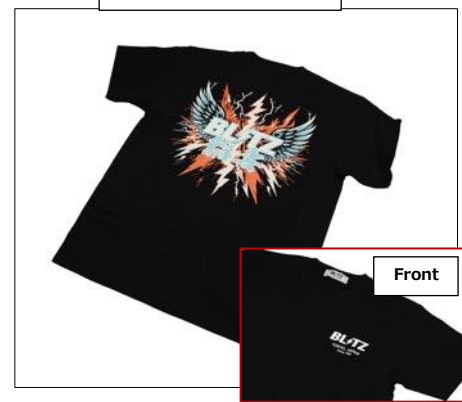

BLITZ apparel released at the 2025 Tokyo Auto Salon is now available.

BLITZ T-Shirt Line Up

- 6 new BLITZ original T shirt.
 - Standard 5.6-ounce 100% cotton big silhouette T shirt, 6.2-ounce and 7.4-ounce 100% cotton heavy weight T shirt.
 - Different types of printing has been utilized for a variety of style.
- **FLOCKY BIG TEE (Color : WHITE) 5.6-ounce Big Silhouette**
Textured finish achieved through flocky printing. The big silhouette body allows for a more casual style.
 - **LUMINOUS TEE (Color : BLACK) 7.4-ounce Heavy Weight**
Uses luminous material, creating a subtle glow of the "Katakana logo" in the dark.
 - **INAZUMA TEE (Color : BLACK) 7.4-ounce Heavy Weight**
Features a large back print with the kanji for "lightning," representing Blitz.
 - **TUNE YOUR LIFE TEE (Color : WHITE) 7.4-ounce Heavy Weight**
A playful design based on Blitz's brand concept. It is also a revival of a classic design
 - **CARBON LOGO TEE (Color : BLACK) 7.4-ounce Heavy Weight**
A carbon-pattern print logo T-shirt for those who prefer a simple look.
 - **LAYER LOGO SLIT TEE (Color : BLUE) 6.2-ounce**
Features a layered design combining the Blitz logo and Katakana logo.

① FLOCKY BIG TEE

※フロッキーはフロントのみ

② LUMINOUS TEE

※蓄光はフロントのみ

③ INAZUMA TEE

④ TUNE YOUR LIFE TEE

⑤ CARBON LOGO TEE

⑥ LAYER LOGO SLIT TEE

BLITZ Long T-Shirt Line Up

- The body uses a thick 7.2-ounce 100% cotton super heavyweight material.
- Designed with simplicity, considering layering with short-sleeve shirts.

• LONG TEE (Color : BLACK / WHITE)

Designed with a thick body material that makes it easy to wear on its own or layered.

The print design is simple, featuring a small accent on the chest and the BLITZ logo on the sleeve.

A print representing BLITZ's wear identity is placed at the back neckline, just like the T-shirts.